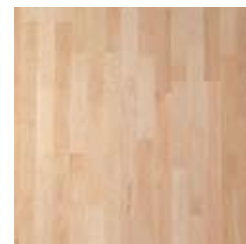

DANCEDECK PRO SPECIFICATIONS

DanceDeck Pro – Large-panel, solid wood

Panel Size: 39" x 39" x 3/4"

Panel Weight : 22 lbs.

Material: Maple or Oak

Edging: Wood

Maple

Oak