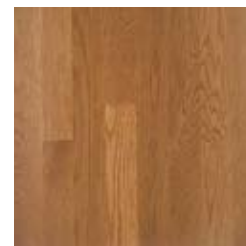

DANCEDECK PRO SPECIFICATIONS

DanceDeck Pro – Large-panel, solid wood

Panel Size: 39" x 39" x 3/4"

Panel Weight : 22 lbs.

Material: Maple or Oak

Edging: Wood

Maple

Oak